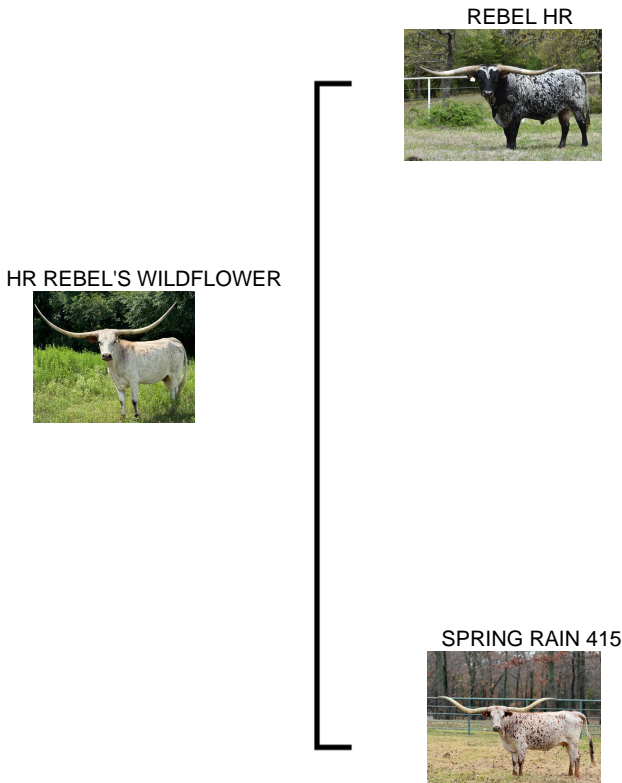

  
**Siller Land & Longhorns**

**HR REBEL'S WILDFLOWER**

**Date of Birth:** 03/26/2020  
**Breeder:** Siller Land & Longhorns, LLC  
**Owner:** New Age Cattle Co

Courtesy of New Age Cattle Co

Dam is pushing 93" T2T and this female has one heck of a pedigree!

**Total Horn:** 74.7500 on 11/12/2022  
**TTT:** 76.0000 on 04/11/2024  
**Composite:** 37.5000 on 05/16/2021

WF COMMANDO

HR SLAM'S ROSE

KC JUST RESPECT

ST WHITE RAIN

HUNTS COMMAND RESPECT

Chopstick

J.R. GRAND SLAM