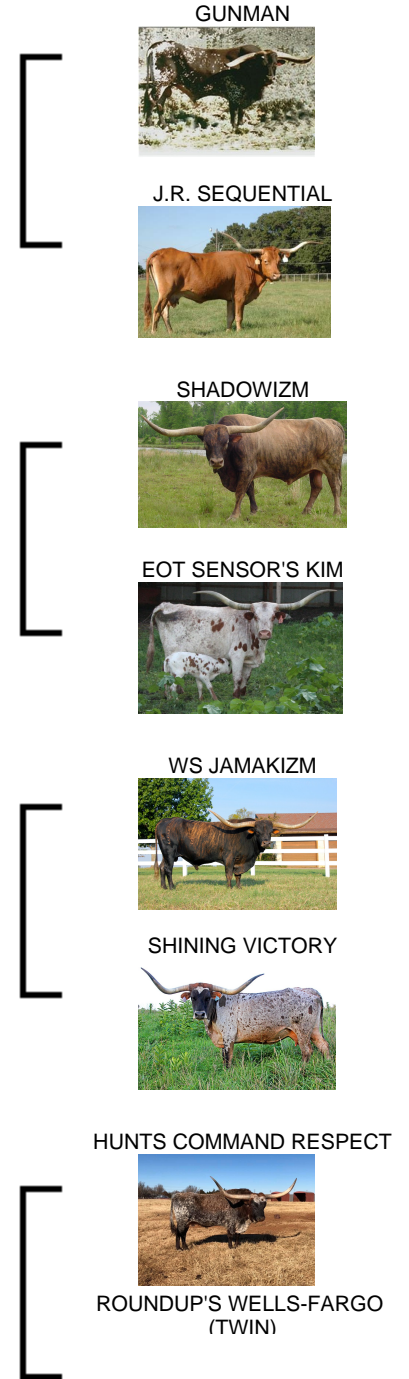

Siller Land & Longhorns

DC ROWDY'S MOONSTONE

Date of Birth: 08/05/2021
Registration 1: CI332019
Breeder: DON BARTLETT
Owner: LAND & LONGHORNS, LLC

Courtesy of Siller Land and Longhorns

Total Horn: 75.1250 on 04/15/2024
TTT: 54.6250 on 04/15/2024

DC ROWDY'S MOONSTONE

J.R. GRAND SLAM

LLL ROSEMARY

DRAG IRON

HCR HOT STUFF

GUNMAN

J.R. SEQUENTIAL

SHADOWIZM