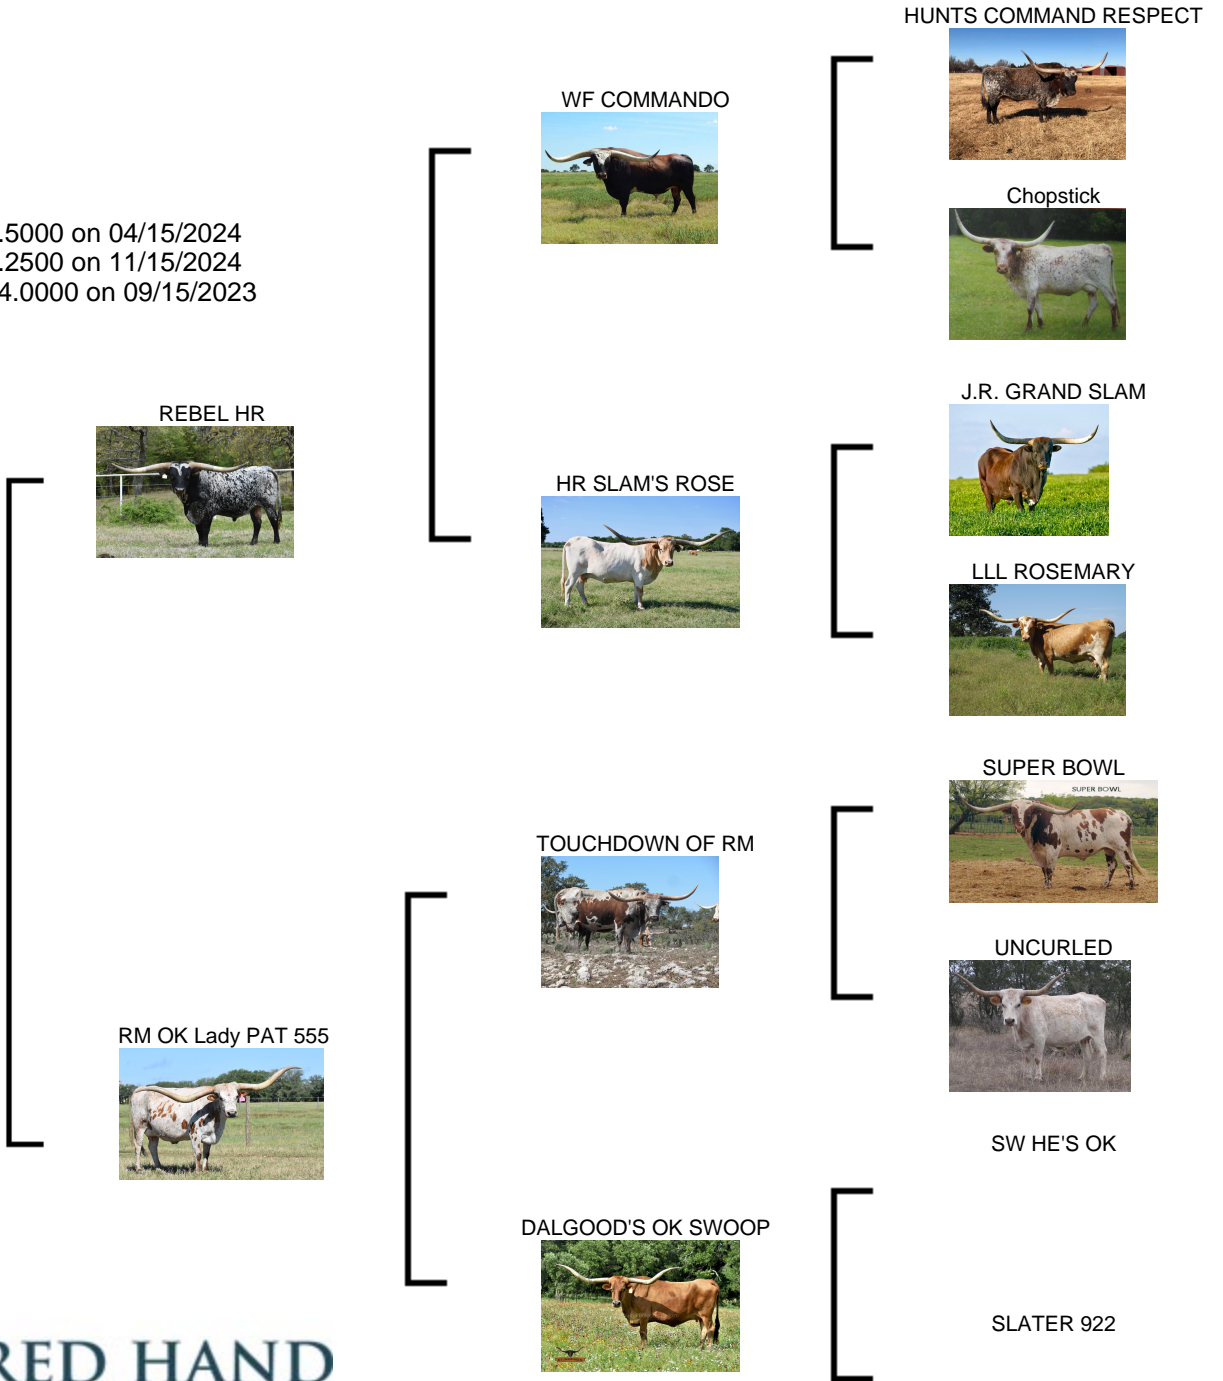

Siller Land & Longhorns

RJF LADY ROSEMARY

Date of Birth: 10/07/2021
Registration 1: CTI338049
Breeder: Richard & Jeanne Filip
Owner: SILLER LAND & LONGHORNS

Courtesy of Siller Land and Longhorns

Total Horn: 75.5000 on 04/15/2024
TTT: 65.2500 on 11/15/2024
Weight: 774.0000 on 09/15/2023

RJF LADY ROSEMARY

REBEL HR

WF COMMANDO

HR SLAM'S ROSE

TOUCHDOWN OF RM

DALGOOD'S OK SWOOP

HUNTS COMMAND RESPECT

Chopstick

J.R. GRAND SLAM

LLL ROSEMARY

SUPER BOWL

UNCURLED

SW HE'S OK

SLATER 922