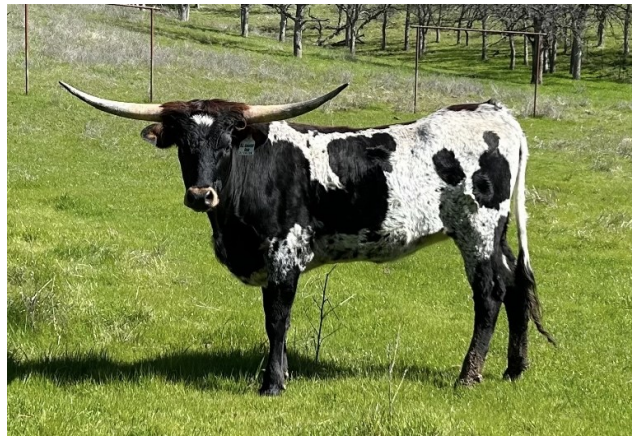

  
**Siller Land & Longhorns**

**SLL AMERICAN ROSE**

**Date of Birth:** 05/18/2022  
**Registration 1:** CI339918  
**Breeder:** SILLER LAND & LONGHORNS, LLC  
**Owner:** SILLER LAND & LONGHORNS, LLC

Courtesy of Siller Land and Longhorns

**Total Horn:** 60.6250 on 04/15/2024  
**TTT:** 51.2500 on 04/15/2024

SLL AMERICAN ROSE

PATRIOT HR

PCC GOLDEN SUNFLOWER

REBEL HR

SOUTHERN AMBER 22

GOLD MINE 1

PCC DOUBLE DELIGHT