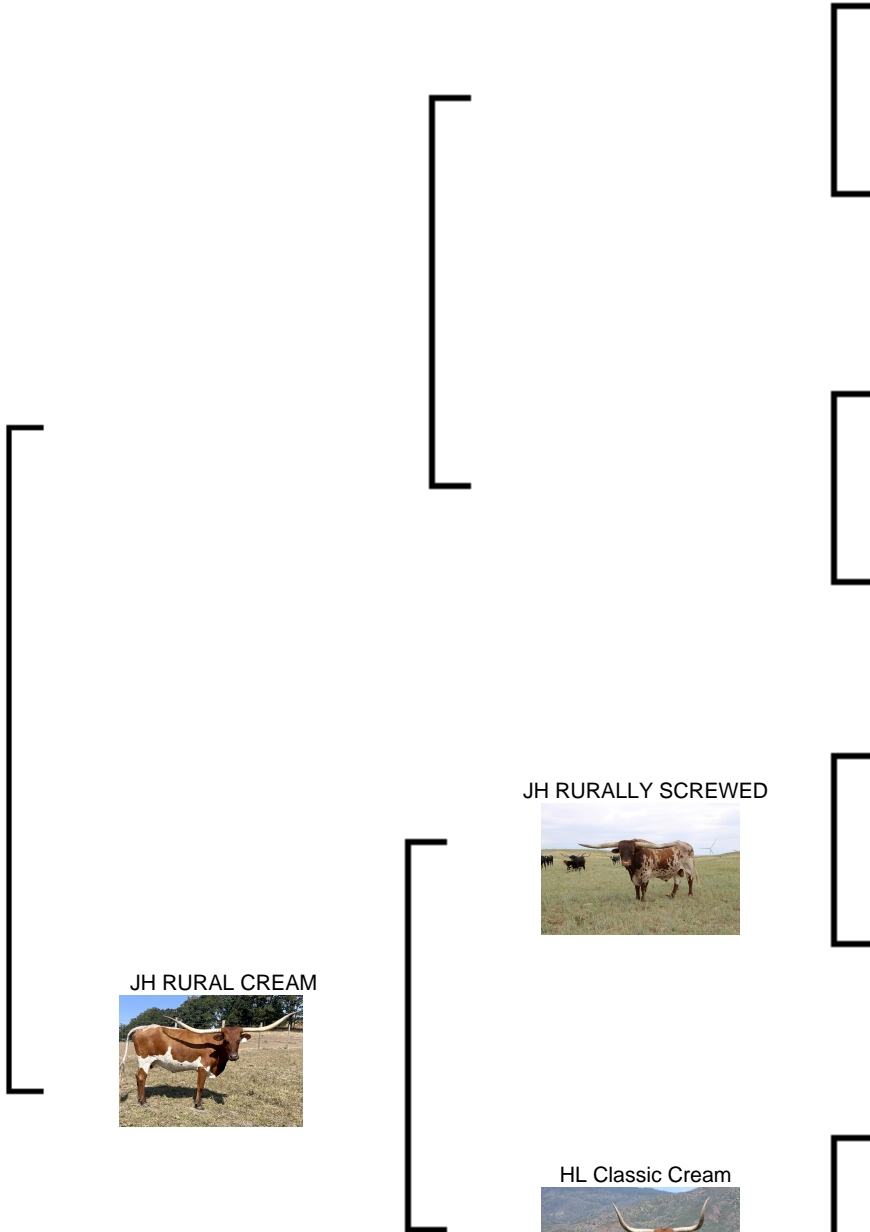

Silver Land & Longhorns

Rural Cream BC

Date of Birth: 09/11/2021
Registration 1: Pending

Rural Cream BC

JH RURAL CREAM

JH RURALLY SCREWED

HL Classic Cream

JP RIO GRANDE

LADY MONIKA BL

RUTLEDGE'S DINGER

Classic Sweet Cream