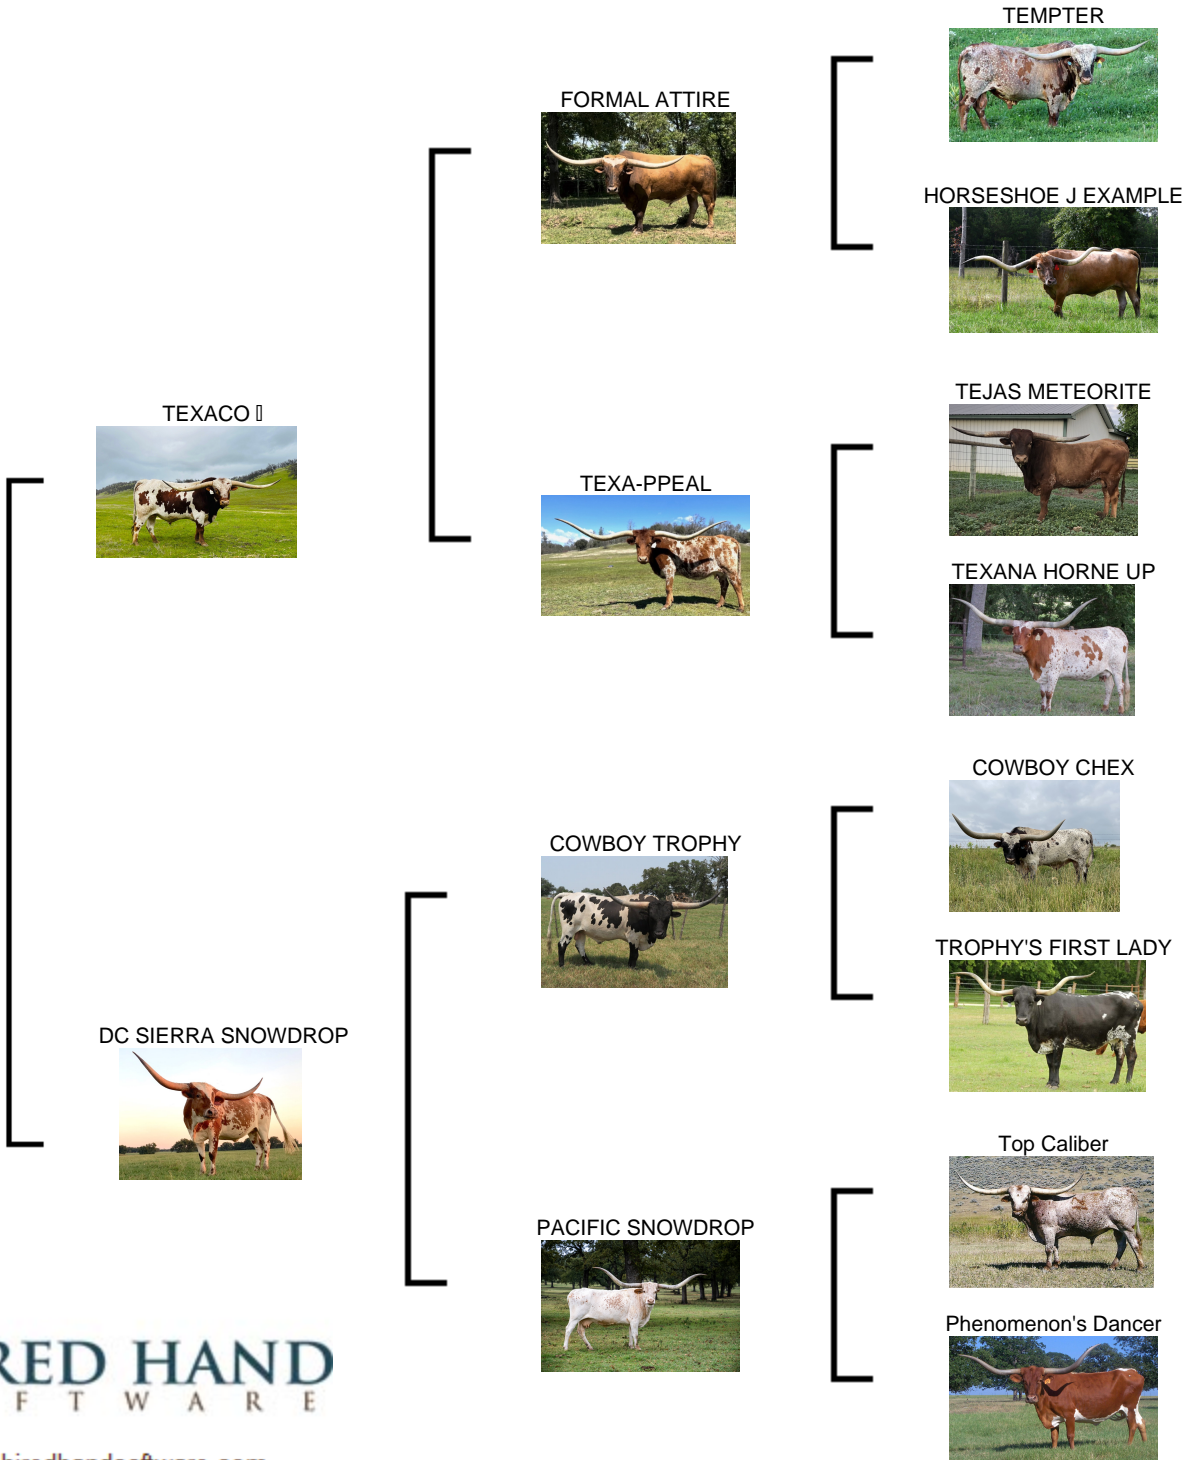

  
**Siller Land & Longhorns**

**SLL EVEREST**

**Date of Birth:** 03/14/2024  
**Registration 1:** Pending  
**Breeder:** SILLER LONGHORNS  
**Owner:** SILLER LONGHORNS

*Courtesy of Siller Land and Longhorns*

SLL EVEREST

TEXACO II

FORMAL ATTIRE

TEMPTER

HORSESHOE J EXAMPLE

TEJAS METEORITE

TEXANA HORNE UP

COWBOY CHEX

TROPHY'S FIRST LADY

Top Caliber

Phenomenon's Dancer

DC SIERRA SNOWDROP

COWBOY TROPHY

PACIFIC SNOWDROP